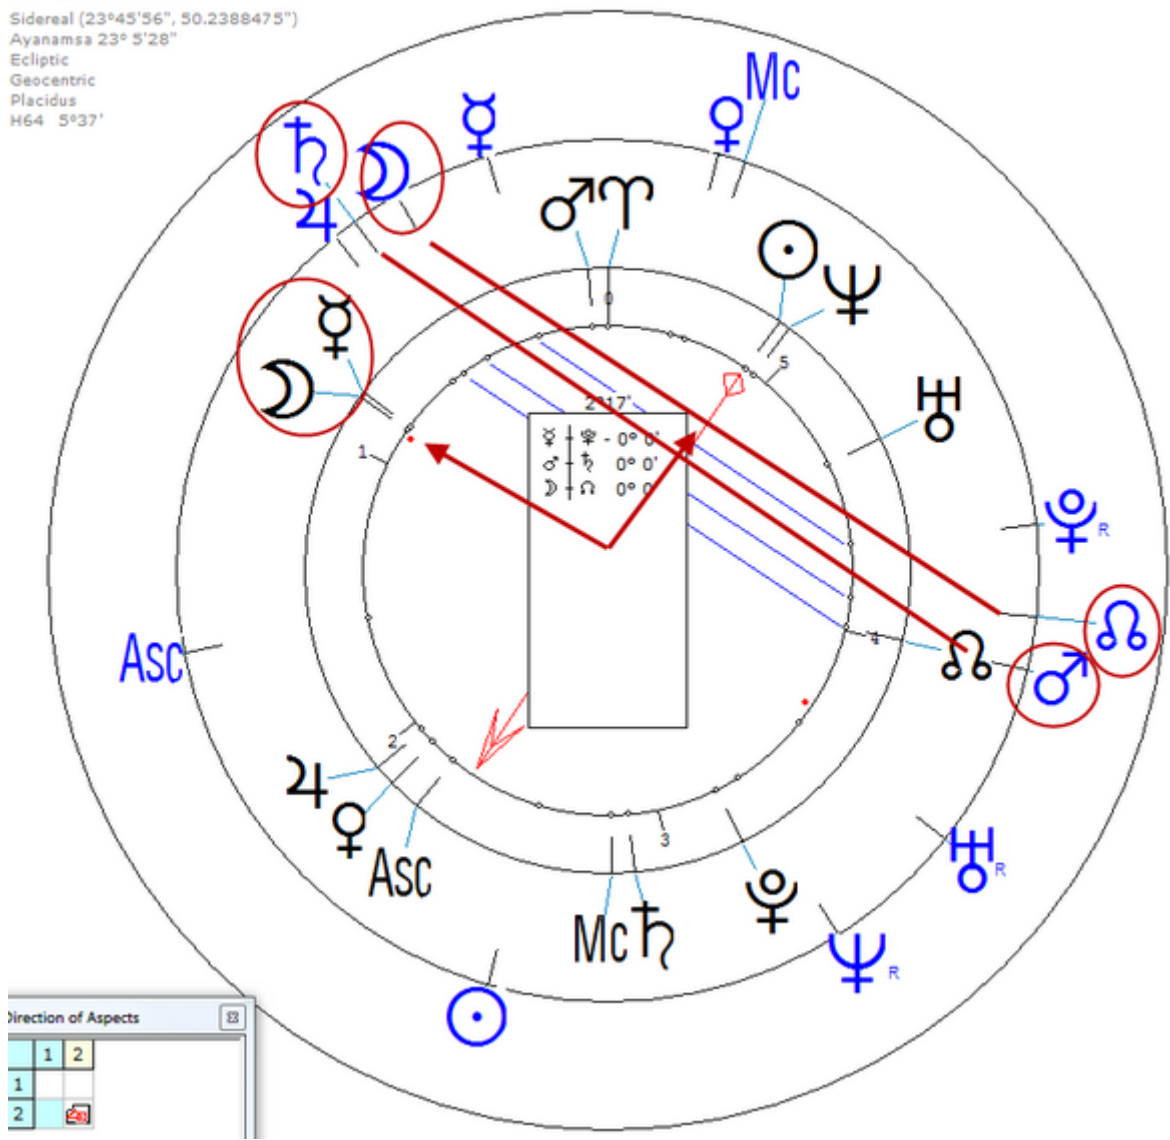

Death by Suicide 11 August 2014 in Tiburon around 11:55 a.m. PDT (Age 63, hanged himself)

Transit (Harmonic 64)

$$\begin{aligned} \text{♂}_t / \text{♃}_t &= \text{♃}_t / \text{♁}_t = \text{♃}_n = \text{♃}_n \\ \text{♀}_t \text{ (neck)} &= \text{♁}_n \end{aligned}$$

Williams, Robin
 21 July 1951 Sat 13:34 (GMT-5) 41n51 87w39
 Chicago, Illinois, USA
 Sidereal (23°45'56", 50.2388475")
 Ayanamsa 23° 5'28"
 Ecliptic
 Geocentric
 Placidus
 H64 5°37'

Wilms Montt, Teresa